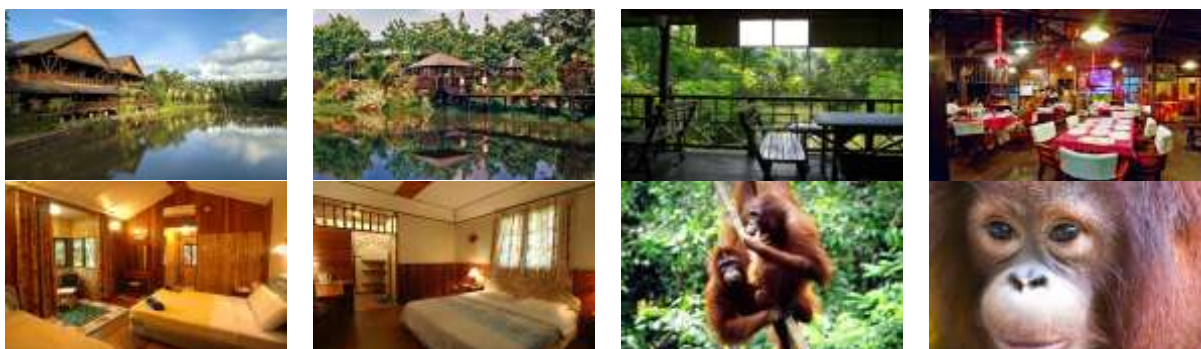

SEPILOK JUNGLE RESORT SANDAKAN, SABAH

FIT / GIT ROOM RATE

Room Type	Valid till 31 March 2014
Standard Fan Room	RM 69
Quad Sharing Fan Room	RM 132
Superior Room (Air-cond)	RM 150
Deluxe Room (Air-cond)	RM 170
Extra Mattress applicable for (Superior & Deluxe)	RM 30
Extra Bed applicable for (Superior & Deluxe)	RM 40

Rates Inclusive:

- ❖ Room with breakfast

Note:

- ❖ To keep the rates low, cost of using our pool, jacuzzi and gym is levied only when required by the guest. Usage of pool, jacuzzi and gym is at nominal RM 5 per person per day for in-house guest, RM 35 for non in-house guest